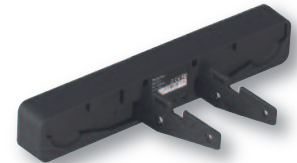

Fold out mounting wings for tablets, smart phones and MP3 players

Home Mount Expands Home/Office Use

Counter top/desktop/under cabinet mounts

IPD-HDSS

Powered sound dock w/charging capabilities

Connect the Audiovox iPad cases (IPD-2C, IPD-2HP and IPD-2FM) and play audio through the dock's self-contained speakers all while charging the unit. Other features include a power cord, volume control, phase reversal switch and an auxiliary audio input for digital media players.

Also available in white. IPD-HDSSW