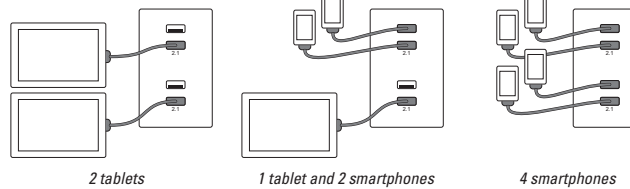

Limited Lifetime Warranty

Audiovox Accessories Corporation (the "Company") warrants to you the original retail purchaser of this product that should it, under normal use and conditions, be proven defective in material or workmanship during its lifetime while you own it, such defect(s) will be repaired or replaced (at the Company's option) without charge for parts and repair labor. To obtain repair or replacement within the terms of this Warranty, the product is to be delivered with proof of warranty coverage (e.g. dated bill of sale), specification of defect(s), transportation prepaid, to the Company at the address shown below. Do not return this product to the Retailer. This Warranty does not cover product purchased, serviced or used outside the United States or Canada. This Warranty is not transferable and does not extend to costs incurred for installation, removal or reinstallation of the product. This Warranty does not apply if in the Company's opinion, the product has been damaged through alteration, improper installation, mishandling, misuse, neglect, or accident. THE EXTENT OF THE COMPANY'S LIABILITY UNDER THIS WARRANTY IS LIMITED TO THE REPAIR OR REPLACEMENT PROVIDED ABOVE AND, IN NO EVENT, SHALL THE COMPANY'S LIABILITY EXCEED THE PURCHASE PRICE PAID BY PURCHASER FOR THE PRODUCT. This Warranty is in lieu of all other express warranties or liabilities. ANY IMPLIED WARRANTIES, INCLUDING ANY IMPLIED WARRANTY OF MERCHANTABILITY OR FITNESS FOR A PARTICULAR PURPOSE SHALL BE LIMITED TO DURATION OF THIS WARRANTY. IN NO CASE SHALL THE COMPANY BE LIABLE FOR ANY CONSEQUENTIAL OR INCIDENTAL DAMAGES WHATSOEVER. No person or representative is authorized to assume for the Company any liability other than expressed herein in connection with the sale of this product. Some states/provinces do not allow limitations on how long an implied warranty lasts or the exclusion or limitation of incidental or consequential damage so the above limitations or exclusions may not apply to you. This Warranty gives you specific legal rights and you may also have other rights which vary from state/province to state/province.

U.S.A.: Audiovox Return Center, 150 Marcus Blvd., Hauppauge, New York 11788

CANADA: Audiovox Return Center, c/o Genco, 6685 Kennedy Road, Unit 3, Door 16, Mississauga, Ontario L5T 3A5