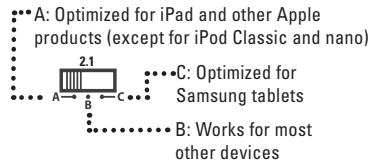

RCA USB wall plate charger WP4UWR/WP4UAR User's Guide

The RCA USB wall plate charger turns any standard home dual AC power outlet into a USB outlet in seconds, with fast, full-speed charging for smartphones or tablets.

The 4 USB charging outlets support a wide range of USB-powered portable devices. The outlets labeled 2.1 are optimized for devices that require extra current, such as tablets. These outlets can output 2.1 Amps of power.

The bottom 2.1 outlet is switchable, to support tablet products with different charging circuitries. If you notice that your tablet is not charging correctly on the top 2.1 outlet, follow the instructions below to charge it on the switchable 2.1 outlet.

All four outlets support regular USB-powered devices, such as most smartphones.

Using the Switchable 2.1 USB Outlet

The bottom 2.1 USB outlet is switchable to support the different charging circuitries used by different tablet manufacturers. This outlet can charge smart phones with non-standard USB as well as tablets.

Before using this outlet, make sure you have the switch below this outlet set to the right position for your device, as shown here. You must have it set BEFORE you plug in your device. As a rule of thumb, leave this switch in the B position unless you have an Apple (A) or Samsung (C) product.

Notes:

- These are general guidelines for setting the switch—they might not work for all models of all brands listed. If your device is still not charging correctly, unplug it and try a different setting.
- If your device does not start charging after plugged in, remove the USB cable from the outlet. Set the switch to a different position and reinsert the USB cable to the outlet. You may need to try all three positions.

- The switch controls the bottom 2.1 outlet only. It does not control the other charging outlets.
- When this charger is providing maximum charging power (like with two fully discharged tablets, four fully discharged phones), it is not unusual for the outside case of the wall plate charger to become warm to the touch. This is normal. You should not hold on to the case when it is warm, although it is safe to touch.

Note about tablet charging:

This wall plate charger has 2 banks of 2 USB charging outlets each. Each bank provides enough power for full-speed charging for 1 tablet or 2 smartphones. In other words, the wall plate charger can provide full-speed charging for up to 2 tablets or 4 smartphones at the same time. For full-speed charging of tablets, you should charge it by itself in its bank—you can still use the other bank for either a single tablet or 2 smartphones, as shown here.