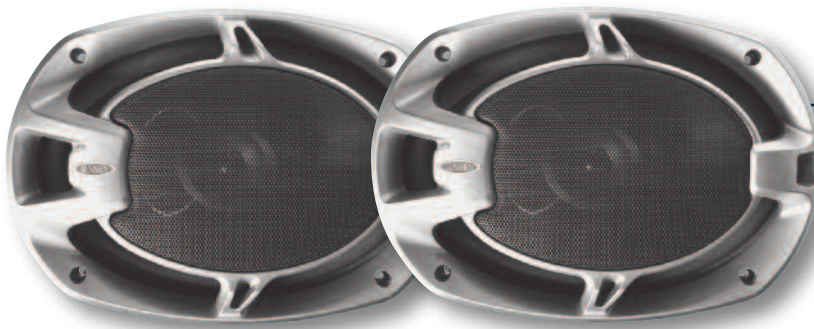

JS692

6" x 9" 3-way triaxial speaker

- 105W peak power handling
- 35W continuous power handling
- 6" x 9" paper cone woofer with 10oz. magnet
- 1" tweeter with ferrite magnet