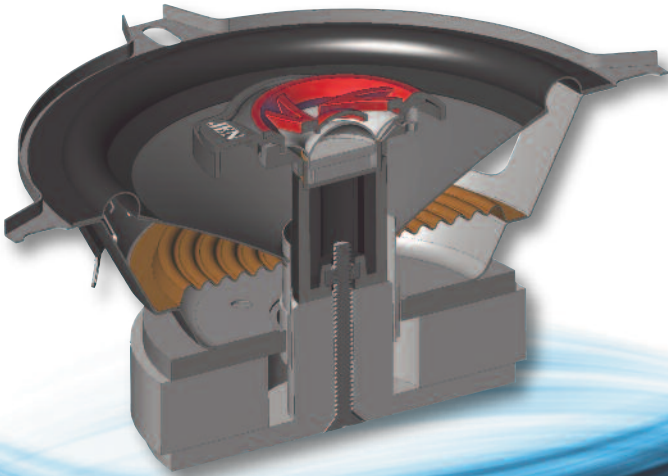

Lend an Ear to the Revolution!

Have you heard the news? Jensen is back with a new speaker design, and we're starting a Revolution, literally. And Jensen's new Revolution Series speakers mark our historic return. They begin with an exquisite European look that will surely seduce the eye... but be clear, it's your ear we're after. Rubber surrounds combine stable, consistent linearity and maximum excursion with dependable

performance over time and use – the best of both speaker worlds. You'll find low-distortion polypropylene woofers with optimized suspensions. That, brings your favorite music to life with sound that is deep, rich and crystal clear. And additional voice-coil ventilation dissipates heat more efficiently, so the speakers don't overheat. Are YOU ready for the Revolution? Jensen speakers. They're back with a vengeance!