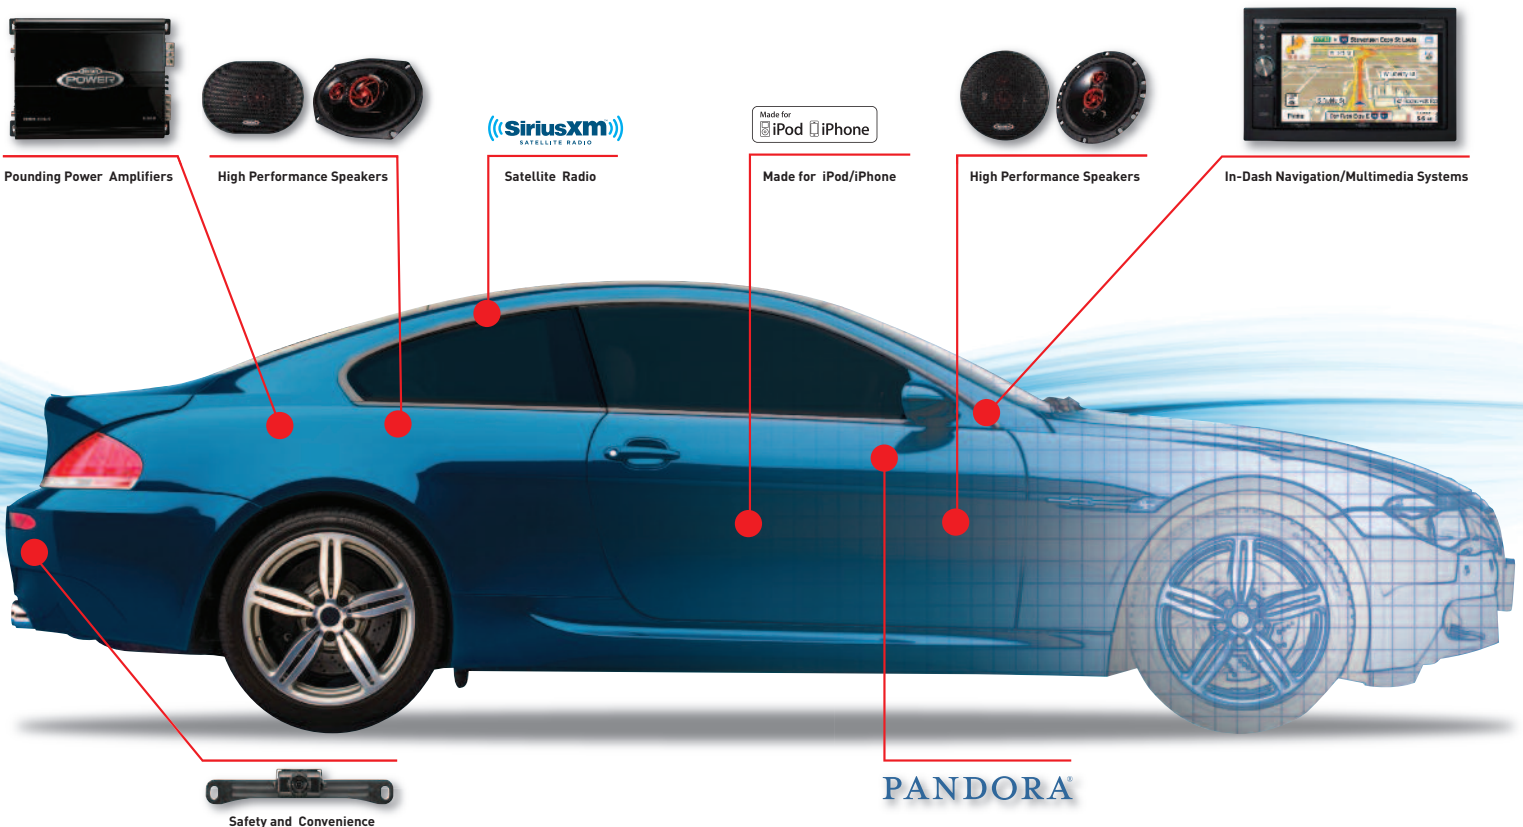

Your Connection to Performance

The great thing about Jensen technology is that it all connects and communicates — right out of the box. For instance, we design our products for iPod® and iPhone® connectivity, enabling customers to derive greater value from their technology investments by easily integrating them into their active mobile lifestyles. Jensen, in fact, offers a wide variety of easy-access ports, enabling quick, plug-in connectivity to today's digital media.

More and more consumers are streaming audio through their smart phones. Well, they'll love being able to control Pandora directly from their Jensen multimedia receiver. Built-in navigation helps keep drivers connected to their destinations, while SiriusXM-Ready™, Bluetooth® technology permits them to keep their hands safely on the wheel.

Convenience. Compatibility. Performance. Safety.
When you connect with Jensen, you connect with ease.