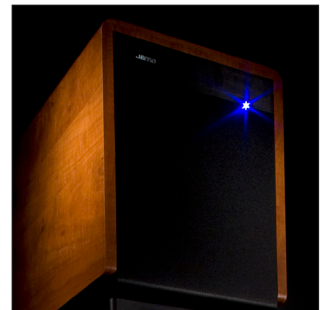

Let us  
entertain  
you

A powerful subwoofer makes any sound-system more dynamic and entertaining to listen to.

And that is what the Jamo SUB 260 is designed to do. Equipped with a long-throw 8-inch woofer housed in a slotted-port-cabinet, it provides the foundation for outstanding performance. With an amplifier capable of 260W of peak power this subwoofer can deliver higher sound-pressure levels at lower distortion, resulting in maximum musical fidelity and reproduction of details.

The strong 8-inch driver uses a very rigid cone made of composite materials, allowing very high excursion with low distortion. The large motor structure features a well ventilated pole-piece, which help cool the voice-coil, increasing power handling and reducing distortion by eliminating unwanted mechanical damping and air-pressure from the system.

The amplifier technology combines the classic sound of high quality analog amplification with the efficiency and power delivery of modern digital technology. The end-result is a subwoofer that provides a welcome addition to any sound-system, be it classic stereo or a full blown surround-sound set-up.

<b>Specifications</b>	<b>SUB 260</b>
System	Slotted port
Woofer (mm / in)	203 / 8
Impedance (Ohm)	22 k
Frequency Range (Hz)	30 - 200
Cut off Frequency (Hz)	40 - 200
Phase (deg.)	0 to -180
Switch	Auto-On / Off
Line in	Left / Right
Amplifier Rated output (W)	260
Stand-by power (W)	< 0.5
Weight (kg / Lb)	13 / 28.7
Dimensions HxWxD (mm / in)	325 x 267 x 469 / 12.8 x 10.5 x 18.5
Finishes	Black Ash, Dark Apple, Wenge Not all Finishes are sold in all countries.