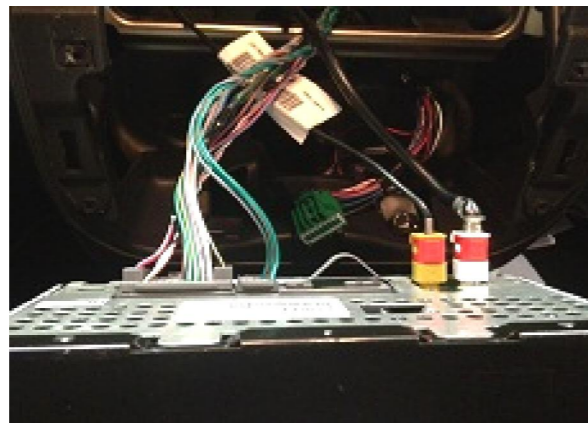

ROSEN CHRYSLER SERIES QUICK INSTALL GUIDE

1. Disconnect the vehicle's negative battery terminal.
2. Remove dash bezel around radio

4. Remove 4 Philips head bolts securing the radio

3. Unplug AC controls

5. Unplug radio harnesses and remove factory radio

6. Install supplied side mounting brackets using included Philips screws
** Kit includes 2 different bracket types**

7. Plug in all supplied harnesses included in kit make sure CAN module is properly connected
8. Mount the radio with the 4 OEM Philips bolts.

8. Plug in all harnesses and re-assemble dash

Note: Photos are taken from Jeep Patriot installation

Installer Settings

1. Enter the "Settings" menu
2. Press "Keypad", press "1120" then press "Enter"

Service and Optional Parts List

Chrysler CAN module
Harness, Chrysler-Series main
Chrysler Bracket Type 1
Chrysler Bracket Type 2
Mounting Hardware
Installation guide, Chrysler-Series
Antenna, GPS, 5 meters
Ground plate, GPS antenna
Harness, line level pre-out w/sub
Harness, AUX in/cam in
Harness, AUX out
Harness, external BT microphone
Harness, AUX In 3.5/RCA
Display cleaning cloth