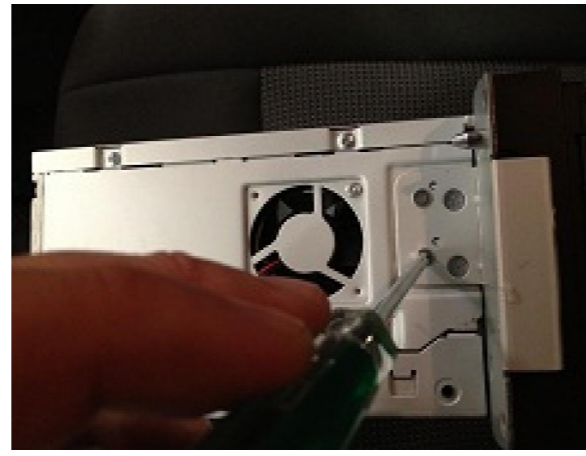

ROSEN CHRYSLER SERIES QUICK INSTALL GUIDE

1. Disconnect the vehicle's negative battery terminal.
2. Remove dash bezel around radio

4. Remove 4 Philips head bolts securing the radio

3. Unplug AC controls

5. Unplug radio harnesses and remove factory radio

6. Install supplied side mounting brackets using included Philips screws
** Kit includes 2 different bracket types**

7. Plug in all supplied harnesses included in kit make sure CAN module is properly connected
8. Mount the radio with the 4 OEM Philips bolts.